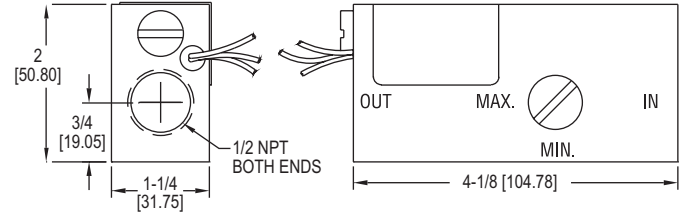

ADJUSTABLE FLOW SWITCH

For Oils, Water and Gases, Infinite Adjustments

Flow Switches,
Shuttle/Piston

The **Series AFS Adjustable Flow Switch** is externally adjustable piston-type flow switches for oils, liquids and gases. This Series offers an infinite number of flow settings from 0.5 to 20 GPM.

FEATURES/BENEFITS

- Externally adjustable flow set point
- Offers a number of flow settings at pressures up to 1000 psig, with low pressure drop and precise repeatability

APPLICATIONS

- Protecting machine tools from coolant flow failure
- Protecting bearings from loss of lubricant
- Assuring proper air flow
- Water or compatible liquid control
- Oil flow control
- Control of gas flows

SPECIFICATIONS

Service: Compatible gases or liquids.
Wetted Materials: Housing and Piston: See model chart; Spring: 316SS; O-ring: Fluoroelastomer; Other: Epoxy.
Temperature Limits: -20 to 300°F (-29 to 149°C), -20 to 225°F (-29 to 107.2°C) with polysulfone piston.
Pressure Limit: 1000 psi (68 bar).
Accuracy: ±10% of setpoint.
Repeatability: ±1% maximum deviation.
Switch Type: SPDT.
Electrical Rating: .17 A @ 120 VAC, .08 A @ 240 VAC, .13 A @ 120 VDC, .06 A @ 240 VDC.
Electrical Connections: 18 AWG, 24" (61 cm), polymeric lead wires, optional 1/2" male NPT conduit connection.
Process Connection: 1/2" female NPT ports.
Mounting Orientation: Any.
Set Point Adjustment: Liquids: 0.5 to 20 GPM (1.9 to 75.7 LPM); Gases: 1.0 to 75 SCFM (28 to 2124 LPM) at 5 psig.
Required Filtration: 50 microns or better.
Weight: 2 lb, 11 oz (1.22 kg).
Agency Approvals: CE.